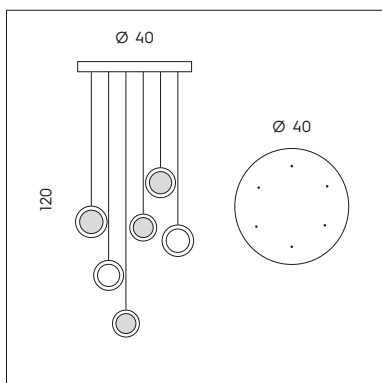

SP 8/330
16,5W STRIP LED
2200 lumen - 3000K
CE IP20