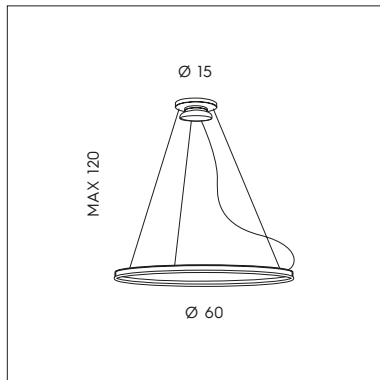

SP 8/267

1 x max 7,5W LED R7s 78 mm
+ STRIP LED 14W $\cong$ 3000K 2300 lumen
or 1 x max 11W LED QR111
+ STRIP LED 14W $\cong$ 3000K 2300 lumen
CE