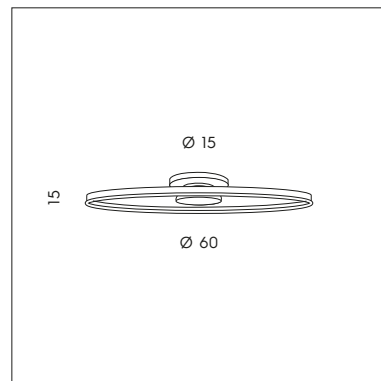

LS 5/267

1 x max 7,5W LED R7s 78 mm
+ STRIP LED 14W $\cong$ 3000K 2300 lumen
or 1 x max 11W LED QR111
+ STRIP LED 14W $\cong$ 3000K 2300 lumen
CE