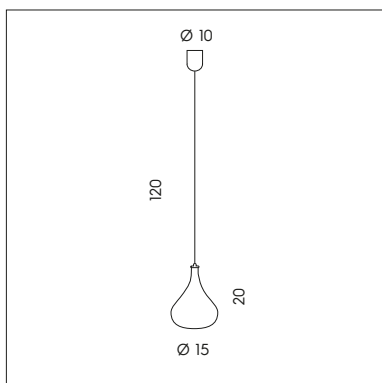

# GRANADA

S I L L U X

SP 7/294 B-30

SP 7/294 C-40

SP 7/294 D-50

**SP 7/294 A-20**  
 1 x max 6W GU10 LED   
 CE   

**SP 7/294 B-30**  
 1 x max 6W GU10 LED   
 CE   

**SP 7/294 C-40**  
 1 x max 6W GU10 LED   
 CE   