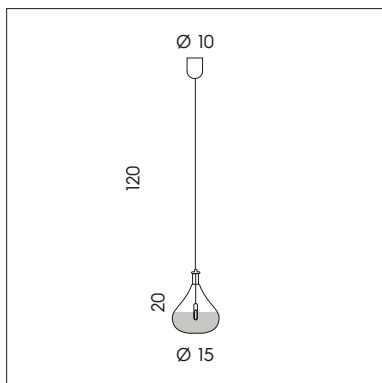

GRAAL

S I L L U X

**SP 8/276 A**  
 3 x max 5W LED G9   
 CE

**SP 7/276 A-20**  
 1 x max 5W LED G9   
 CE

**SP 7/276 B-30**  
 1 x max 5W LED G9   
 CE

**SP 7/276 C-40**  
 1 x max 5W LED G9   
 CE

**SP 7/276 D-50**  
 1 x max 5W LED G9   
 CE