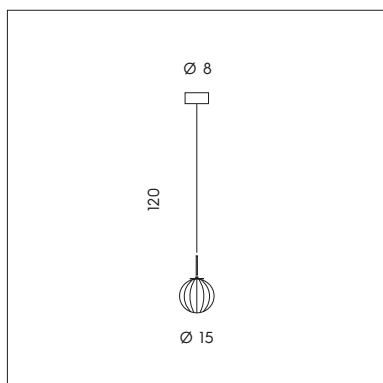

# BUBBLE

S I L L U X

**SP S/338**  
 5 x max 5W LED G9   
 CE IP20

**SP 7/338**  
 1 x max 5W LED G9   
 CE IP20

**SP 8/338**  
 3 x max 5W LED G9   
 CE IP20

**SP H/338**  
 6 x max 5W LED G9   
 CE IP20

**SP L/338**  
 9 x max 5W LED G9   
 CE IP20