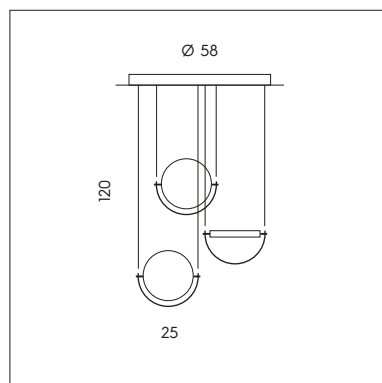

SP 8/333
3 x 10W LED
3300 lumen - 3000K
CE IP20