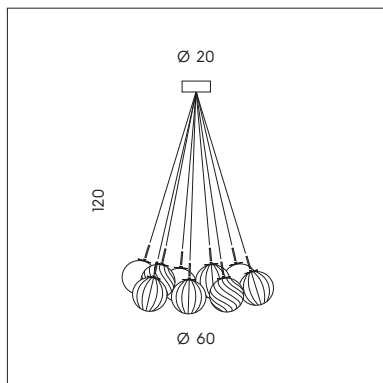

SP L/338
9 x max 5W LED G9
CE IP20