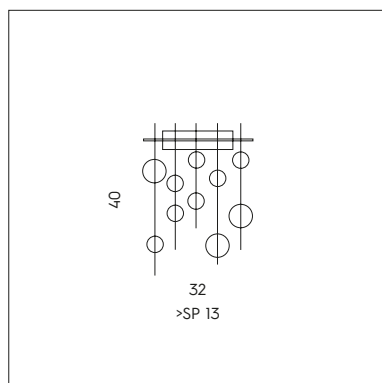

LP 6/236 A
3 x max 5W G9 LED
CE IP20

DIFFUSORE - LAMPSHADE

10 trasparente transparent	31 cromo chrome	61 bronz bronz

MONTATURA - FRAME

36 acciaio lucido polished steel