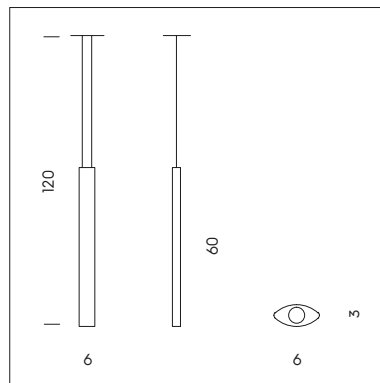

# OVALINA

S I L L U X

LP 6/298B

LP 6/298A

SP 7/298 A

**LP 6/298 A**  
 2 x 3W LED  
 730 lumen - 3000K  
 CE IP20

**SP 7/298 A**  
 1 x 3W LED  
 365 lumen - 3000K  
 CE IP20

**LP 6/298 B**  
 2 x 3W LED  
 730 lumen - 3000K  
 CE IP20