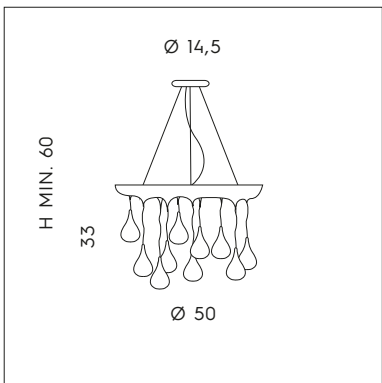

TEAMDESIGN

PIOGGIA

S I L L U X

**LS 1045/40P**  
 30W LED 3500 lumen 3000K  
 CE

**SP 1045/50S**  
 30W LED 3500 lumen 3000K  
 CE

**LS 1045/50P**  
 30W LED 3500 lumen 3000K  
 CE

**SP 1045/70S**  
 30W LED 3500 lumen 3000K  
 CE