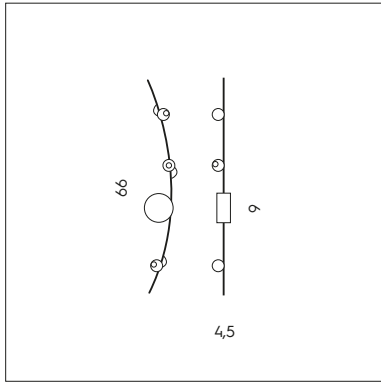

LP 6/334 A
3 x 3W LED
3000K - 930 lumen
CE IP20