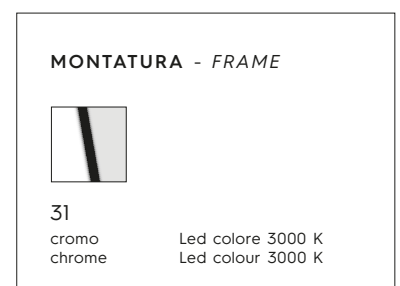

MONTATURA - FRAME

31
cromo
chrome
Led colore 3000 K
Led colour 3000 K