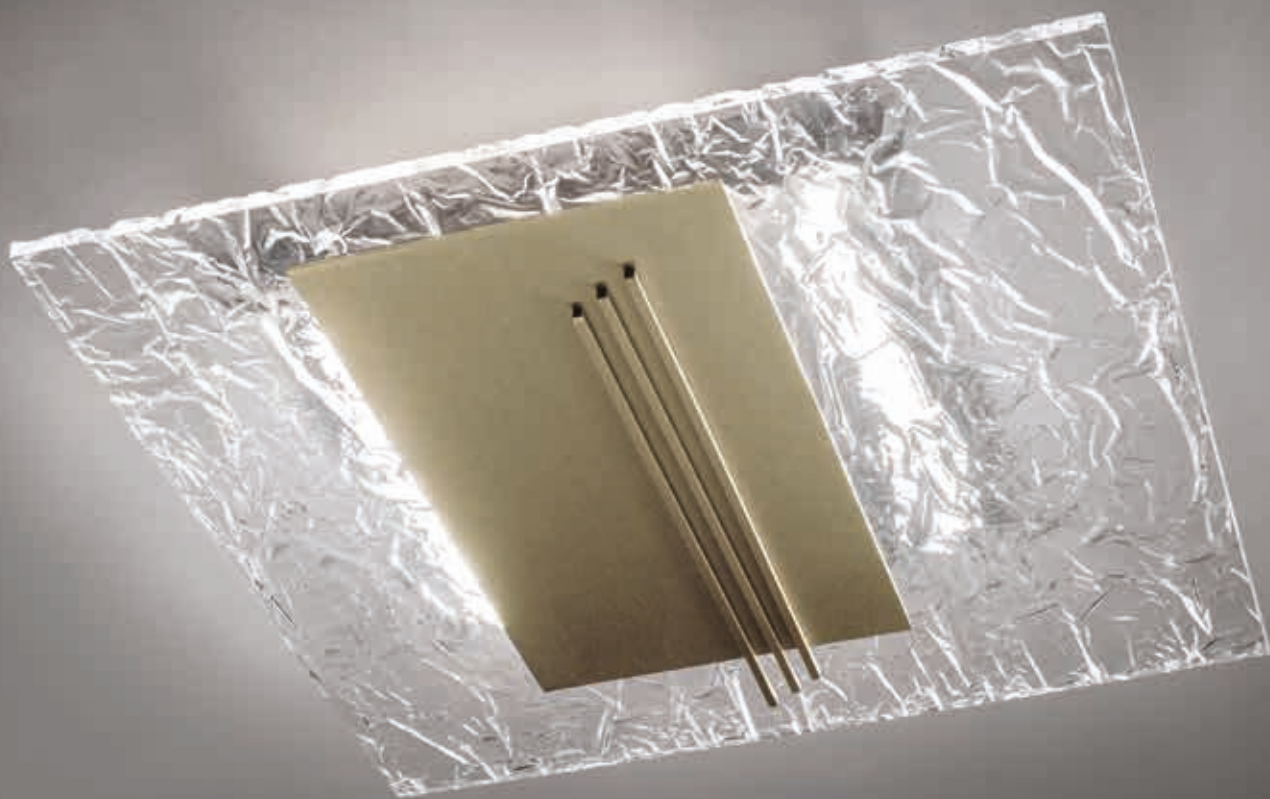

# ARTIDE

S I L L U X

**SP 5/336**

4 x 3W LED  
3000K - 1240 lumen

CE IP20

**SP 8/336**

2 x 7W LED + 1 x 3W LED  
3000K - 2500 lumen

CE IP20