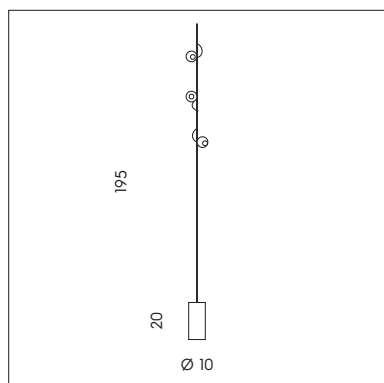

MAGNETIC

SFERA LED DIREZIONALE CON AGGANCIAMENTO MAGNETICO.  
 DIRECTIONAL LED SPHERE WITH MAGNETIC FIXING.

**PI 3/334**

3 x 3W LED  
 3000K - 930 lumen

CE IP20

**LT 1/334**

2 x 3W LED  
 3000K - 620 lumen

CE IP20