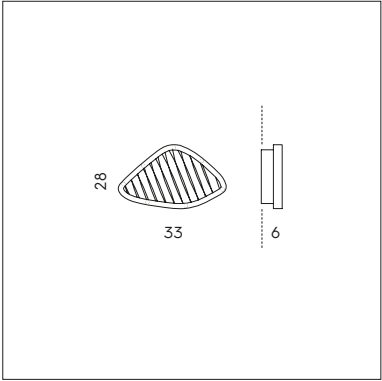

LS 4/318
24W STRIP LED
2000 lumen - 3000K
CE IP20