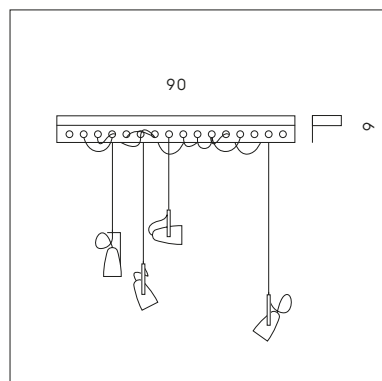

**SP 7/300 B**  
 1 x max 6W GU10 LED   
 CE    
 Cavo e snodo direzionale.  
 Cable and directional joint.

**SP S/300 B**  
 6 x max 6W GU10 LED   
 CE    
 Cavo e snodo direzionale.  
 Cable and directional joint.