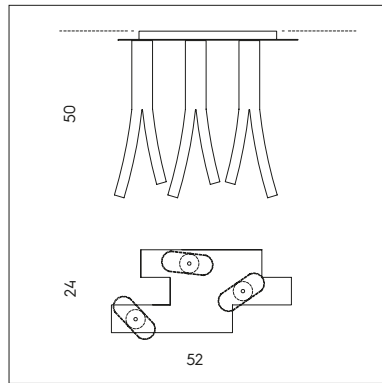

LS 5/311
3 x 7,2W GU10 LED
CE IP20

DIFFUSORE IN METALLO
METAL LAMPSHADE

40/34 laccato bianco/oro lacquered white/gold	60/34 corten/oro corten/gold
64/34 laccato bronzo/oro lacquered bronze/gold