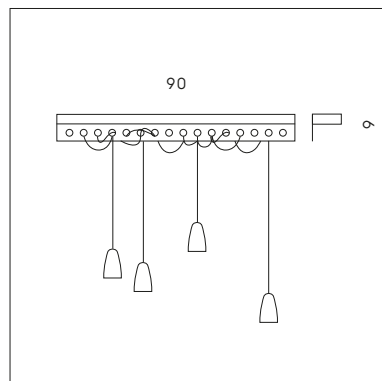

SP R/300 A
4 x max 6W GU10 LED
CE