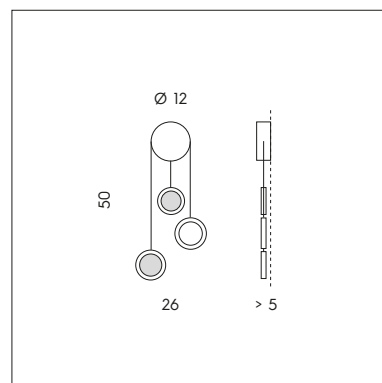

**LP 6/330 A**  
 6W STRIP LED  
 800 lumen - 3000K  
 CE IP20

**LP 6/330 B**  
 8W STRIP LED  
 1100 lumen - 3000K  
 CE IP20

**PI 3/330**  
 11W STRIP LED  
 2200 lumen - 3000K  
 CE IP20

**LT 1/330**  
 6W STRIP LED  
 800 lumen - 3000K  
 CE IP20