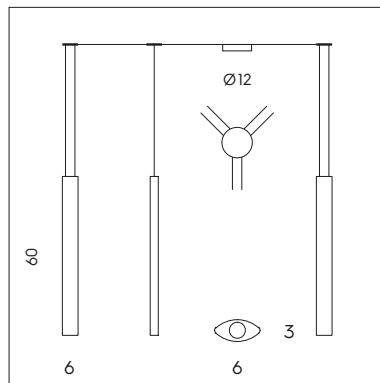

# OVALINA

S I L L U X

LP 6/298B

LP 6/298A

SP 7/298 A

**LP 6/298 A**  
 2 x 3W LED  
 730 lumen - 3000K  
 CE IP20

**SP 7/298 A**  
 1 x 3W LED  
 365 lumen - 3000K  
 CE IP20

**LP 6/298 B**  
 2 x 3W LED  
 730 lumen - 3000K  
 CE IP20