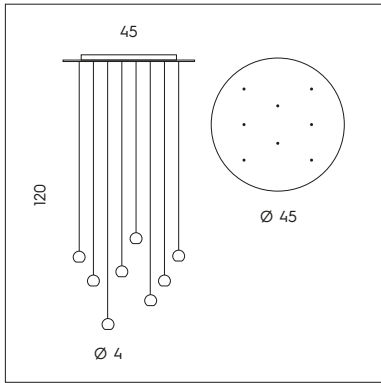

SP H/334
8 x 3W LED
3000K - 2480 lumen
CE IP20