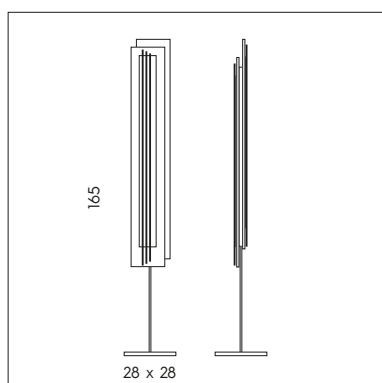

PI 3/336

27W STRIP LED
3000K - 3600 lumen

CE IP20

MONTATURA - FRAME

66
champagne spazzolato
brushed champagne

DIFFUSORE - LAMPSHADE

57
acrilico
acrylic