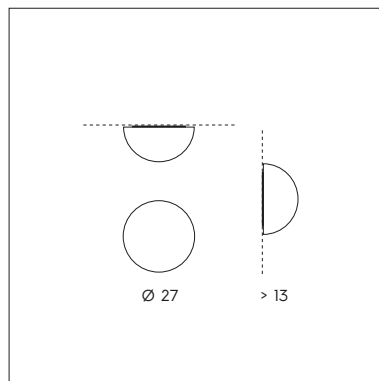

LS 4/335

2 x max 46W E14

CE IP20