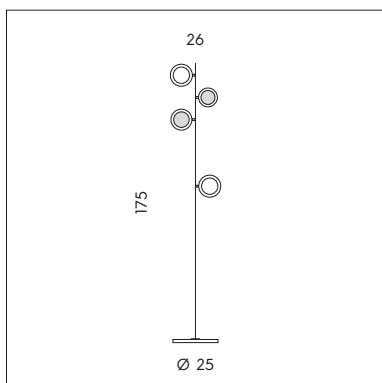

PI 3/330
11W STRIP LED
2200 lumen - 3000K
CE IP20