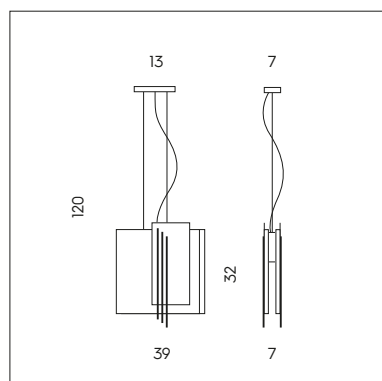

SP 8/336

2 x 7W LED + 1 x 3W LED
3000K - 2500 lumen

CE IP20