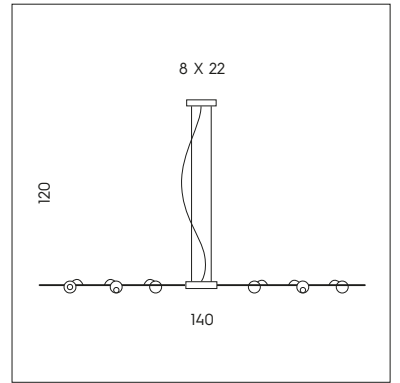

SP 8/334
6 x 3W LED
3000K - 1860 lumen
CE IP20