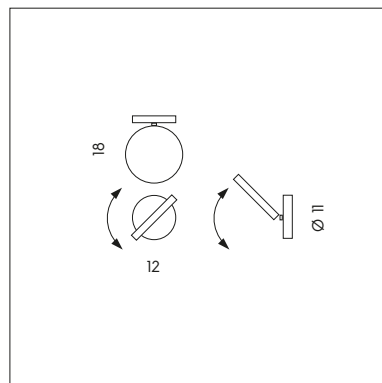

LP 6/333 A
1 x 5,5W LED
605 lumen - 3000K
CE IP20