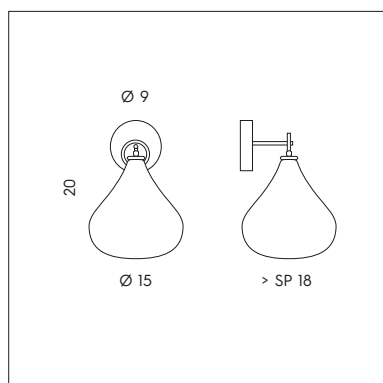

LP 6/294
1 x max 6W GU10 LED
CE

MONTATURA - FRAME

31 cromo chrome