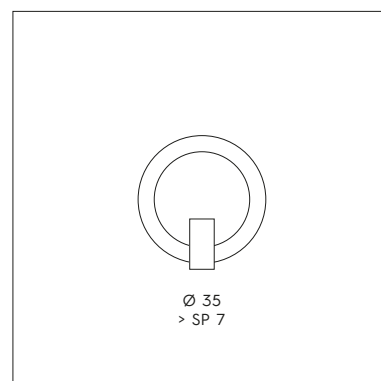

LP 6/267 B

STRIP LED 14W $\cong$ 3000K 1000 lumen
CE