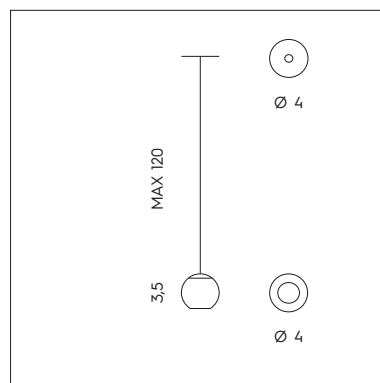

SP 7/334

1 x 3W LED
3000K - 310 lumen

CE IP20