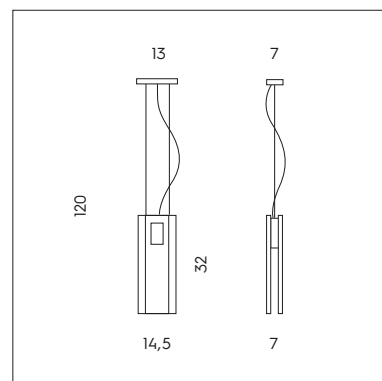

SP 7/336

1 x 3W LED
3000K - 310 lumen

CE IP20