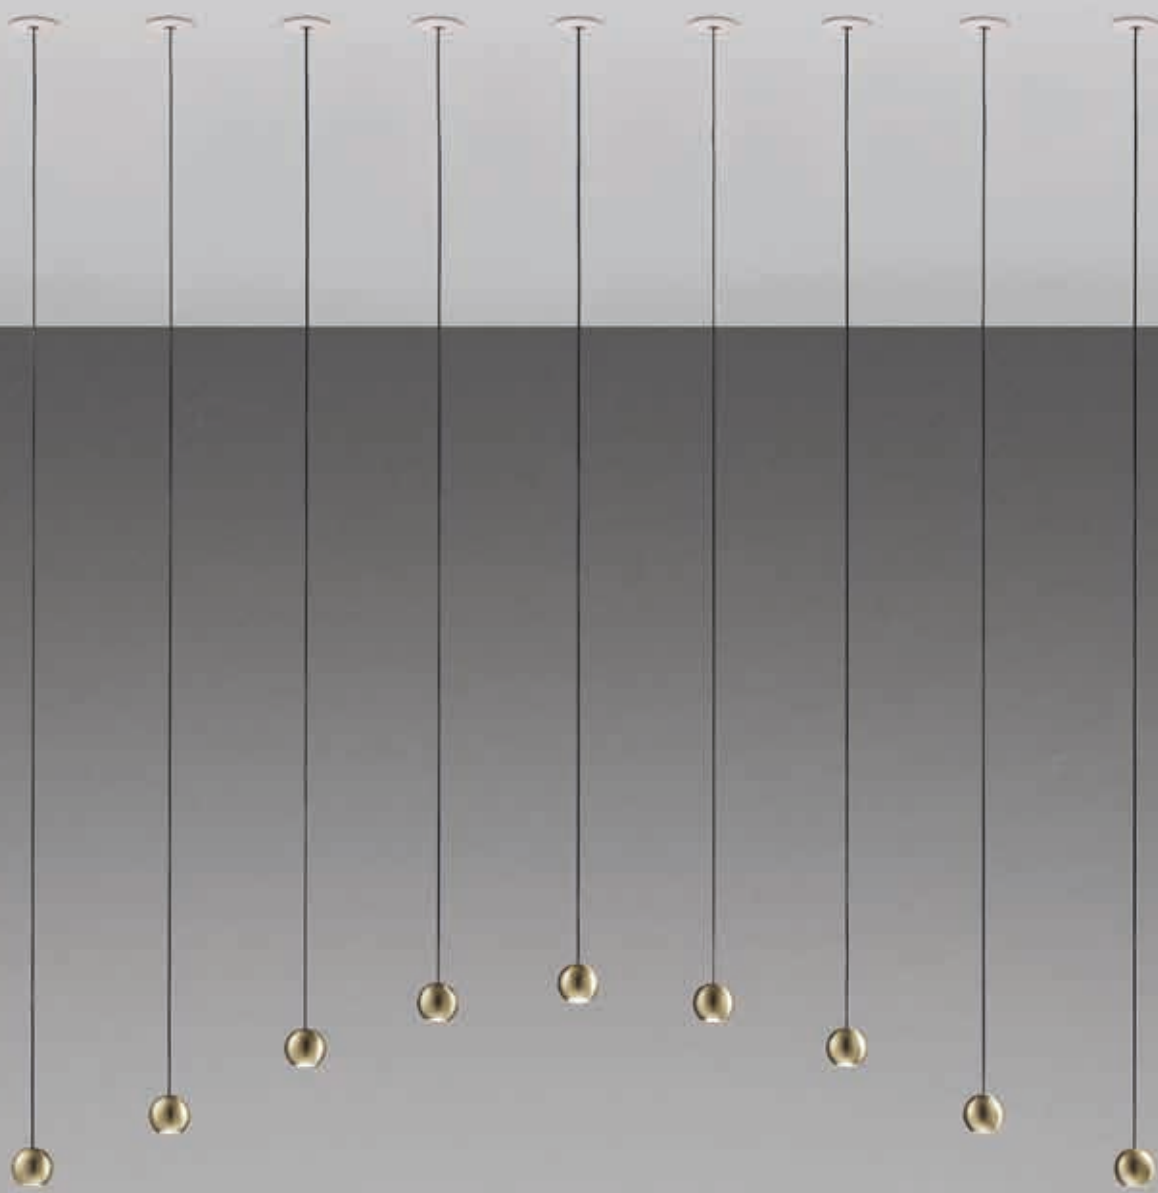

MAGNETIC

SFERA LED DIREZIONALE CON AGGANCIAMENTO MAGNETICO.  
 DIRECTIONAL LED SPHERE WITH MAGNETIC FIXING.

**PI 3/334**

3 x 3W LED  
 3000K - 930 lumen

CE IP20

**LT 1/334**

2 x 3W LED  
 3000K - 620 lumen

CE IP20