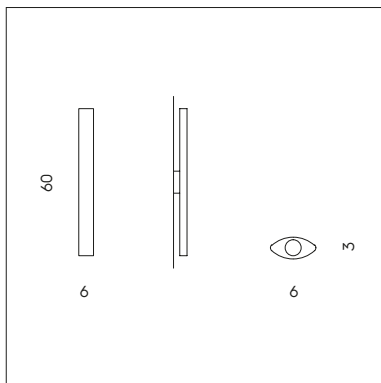

# OVALINA

S I L L U X

LP 6/298B

LP 6/298A

SP 7/298 A

**LP 6/298 A**  
 2 x 3W LED  
 730 lumen - 3000K  
 CE IP20

**SP 7/298 A**  
 1 x 3W LED  
 365 lumen - 3000K  
 CE IP20

**LP 6/298 B**  
 2 x 3W LED  
 730 lumen - 3000K  
 CE IP20