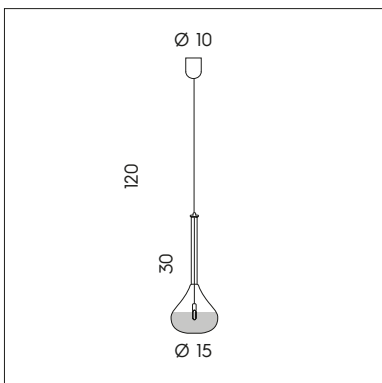

GRAAL

S I L L U X

**SP 8/276 A**  
 3 x max 5W LED G9   
 CE

**SP 7/276 A-20**  
 1 x max 5W LED G9   
 CE

**SP 7/276 B-30**  
 1 x max 5W LED G9   
 CE

**SP 7/276 C-40**  
 1 x max 5W LED G9   
 CE

**SP 7/276 D-50**  
 1 x max 5W LED G9   
 CE