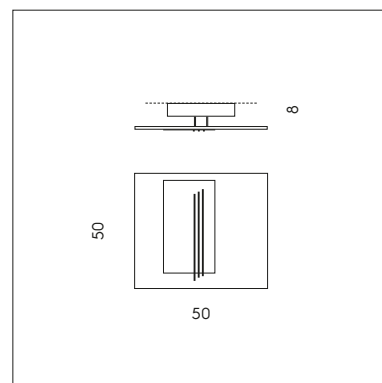

LS 5/336

2 x 7W LED
3000K - 2200 lumen

CE IP20