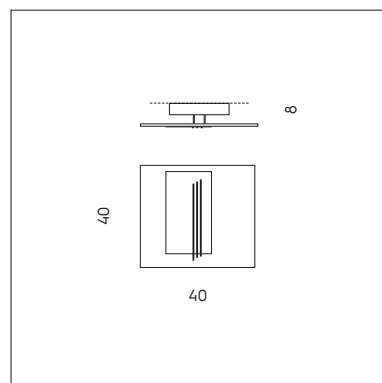

LS 4/336

2 x 7W LED
3000K - 2200 lumen

CE IP20