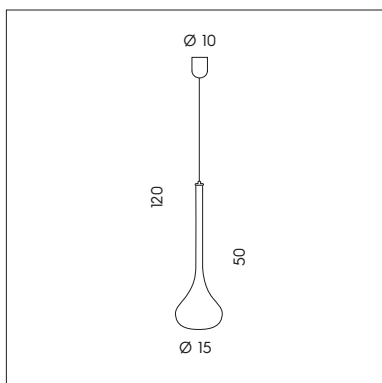

# GRANADA

S I L L U X

SP 7/294 B-30

SP 7/294 C-40

SP 7/294 D-50

**SP 7/294 A-20**  
 1 x max 6W GU10 LED   
 CE   

**SP 7/294 B-30**  
 1 x max 6W GU10 LED   
 CE   

**SP 7/294 C-40**  
 1 x max 6W GU10 LED   
 CE   