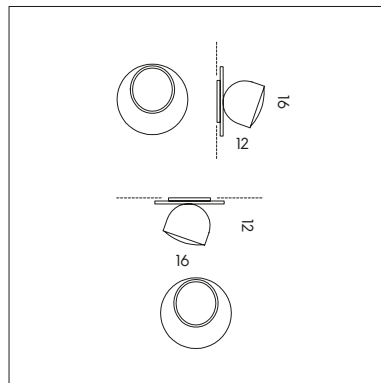

LS 4/310
7W LED
765 lumen - 3000K
CE IP20

MONTATURA - FRAME

  40 laccato bianco lacquered white	 45 laccato nero lacquered black
  46 ottone antico antique brass	

DIFFUSORE - LAMPSHADE

  10 lente trasparente in vetro clear glass lens