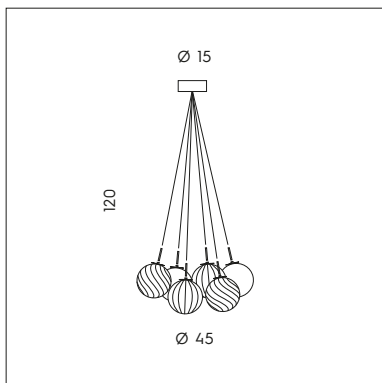

# BUBBLE

S I L L U X

**SP S/338**  
 5 x max 5W LED G9   
 CE IP20

**SP 7/338**  
 1 x max 5W LED G9   
 CE IP20

**SP 8/338**  
 3 x max 5W LED G9   
 CE IP20

**SP H/338**  
 6 x max 5W LED G9   
 CE IP20

**SP L/338**  
 9 x max 5W LED G9   
 CE IP20