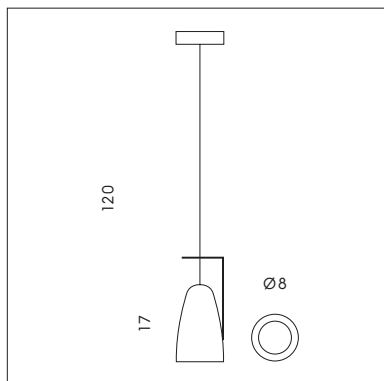

**SP 7/300 B**  
 1 x max 6W GU10 LED   
 CE    
 Cavo e snodo direzionale.  
 Cable and directional joint.

**SP S/300 B**  
 6 x max 6W GU10 LED   
 CE    
 Cavo e snodo direzionale.  
 Cable and directional joint.