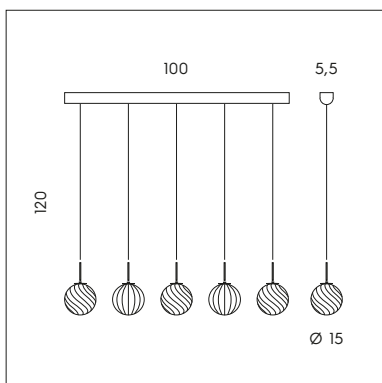

# BUBBLE

S I L L U X

**SP S/338**  
 5 x max 5W LED G9   
 CE IP20

**SP 7/338**  
 1 x max 5W LED G9   
 CE IP20

**SP 8/338**  
 3 x max 5W LED G9   
 CE IP20

**SP H/338**  
 6 x max 5W LED G9   
 CE IP20

**SP L/338**  
 9 x max 5W LED G9   
 CE IP20