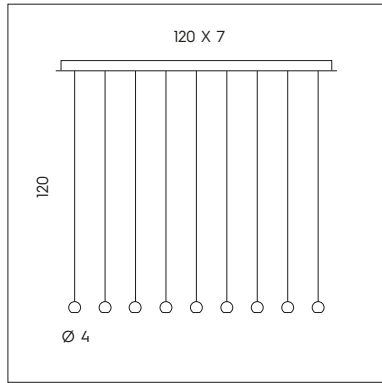

SP S/334
9 x 3W LED
3000K - 2790 lumen
CE IP20