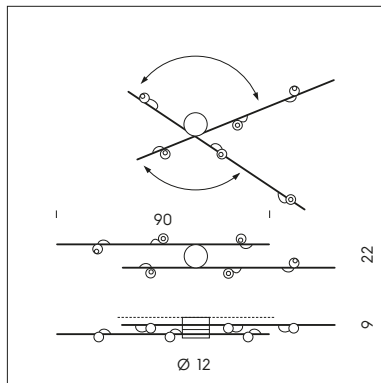

LS 4/334
6 x 3W LED
3000K - 1860 lumen
CE IP20

DIFFUSORE - LAMP SHADE

66
champagne spazzolato
brushed champagne

ROSONE - CANOPY

40
laccato bianco
lacquered white

45
laccato nero
lacquered black

MONTATURA - FRAME

64
laccato bronzo
lacquered bronze

66
champagne spazzolato
brushed champagne