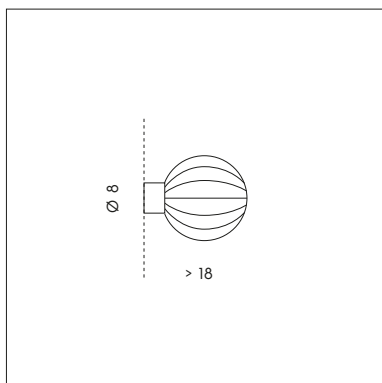

# BUBBLE

S I L L U X

**SP S/338**  
 5 x max 5W LED G9   
 CE IP20

**SP 7/338**  
 1 x max 5W LED G9   
 CE IP20

**SP 8/338**  
 3 x max 5W LED G9   
 CE IP20

**SP H/338**  
 6 x max 5W LED G9   
 CE IP20

**SP L/338**  
 9 x max 5W LED G9   
 CE IP20