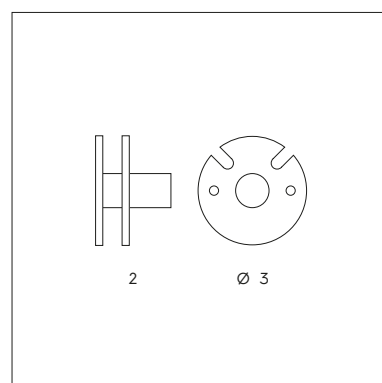

1 x 6W LED 768 lumen 3000K

CE IP20

**SP 8/295**

6 x 7W LED 4600 lumen 3000K

CE IP20

**KIT SP/295**3 supporti e cavo per sospensione  
lunghezza massima 5 m.3 supports and cable length  
max 5 mt.

1 rosone / canopy