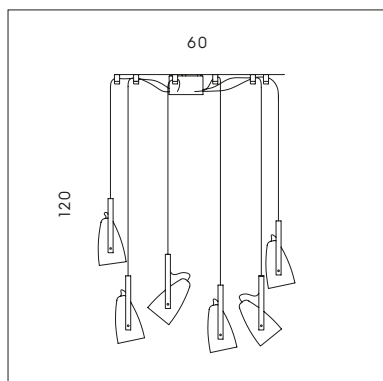

**SP 7/300 B**  
 1 x max 6W GU10 LED   
 CE    
 Cavo e snodo direzionale.  
 Cable and directional joint.

**SP S/300 B**  
 6 x max 6W GU10 LED   
 CE    
 Cavo e snodo direzionale.  
 Cable and directional joint.