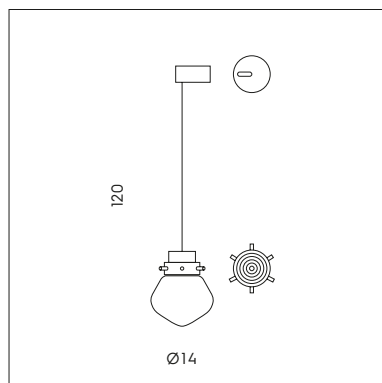

SP 7/295

1 x 6W LED 768 lumen 3000K

CE IP20