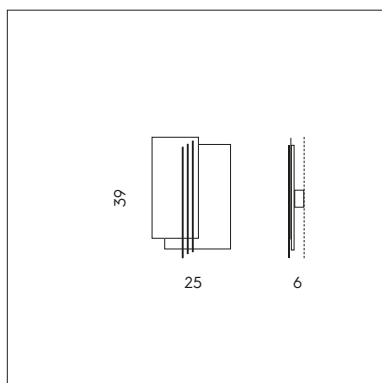

LP 6/336

2 x 7W LED
3000K - 2200 lumen

CE IP20