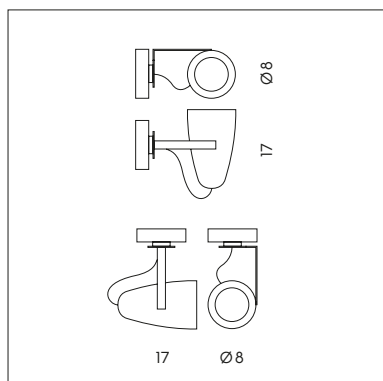

LP 6/300
1 x max 6W GU10 LED
CE

DIFFUSORE - LAMPSHADE

54
cemento al quarzo
quartz concrete

MONTATURA - FRAME

40
laccato bianco
lacquered white

44
antracite
anthracite