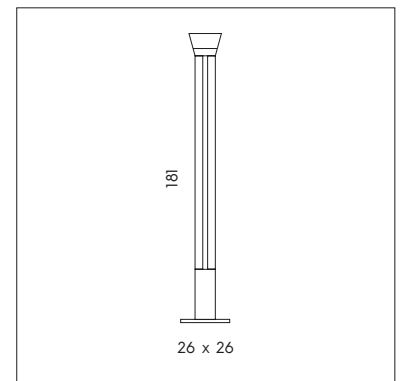

PI 3/267 A

1 x max 7,5W LED R7s 78 mm
+ STRIP LED 20W $\cong$ 3000K 3500 lumen
CE