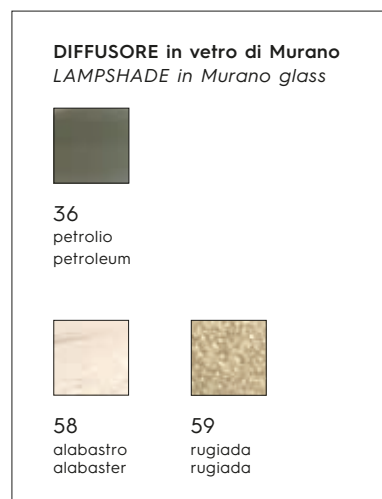

DIFFUSORE in vetro di Murano
LAMP SHADE in Murano glass

36
petrolio
petroleum

58
alabastro
alabaster

59
rugiada
rugiada