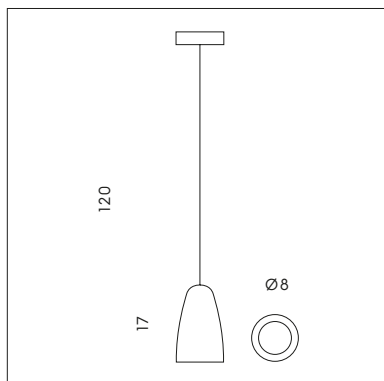

SP 7/300 A
1 x max 6W GU10 LED
CE