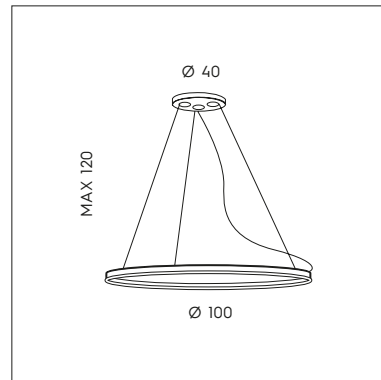

SP S/267

3 x max 11W LED QR111
+ STRIP LED 24W $\cong$ 3000K 3500 lumen
CE