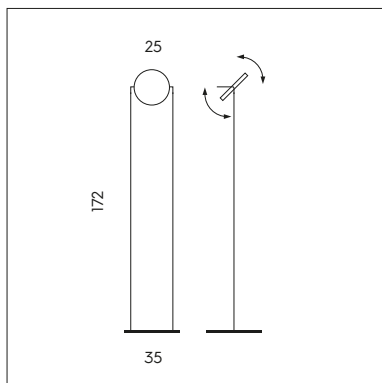

PI 3/333
1 x 10W LED
1100 lumen - 3000K
CE IP20