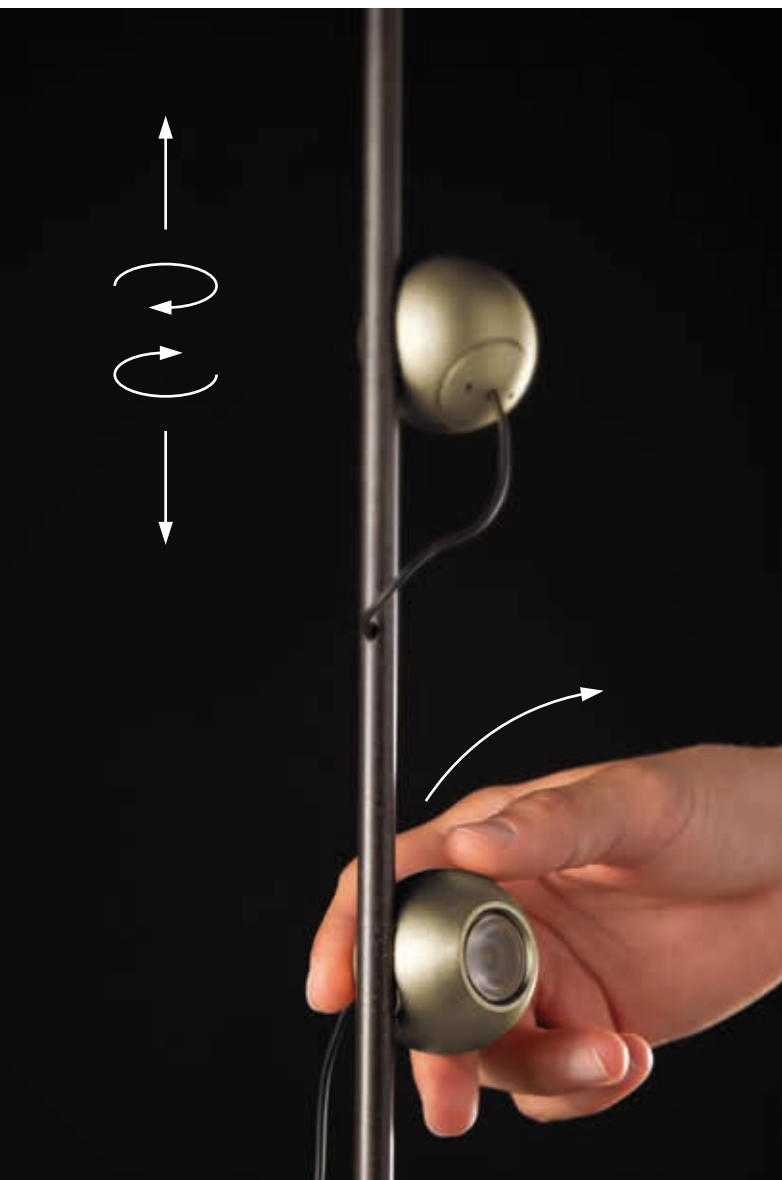

MAGNETIC

SFERA LED DIREZIONALE CON AGGANCIAMENTO MAGNETICO.  
 DIRECTIONAL LED SPHERE WITH MAGNETIC FIXING.

**PI 3/334**

3 x 3W LED  
 3000K - 930 lumen

CE IP20

**LT 1/334**

2 x 3W LED  
 3000K - 620 lumen

CE IP20