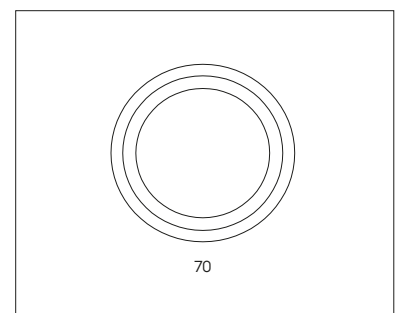

ED 1061/70/2
2 STRIP LED 17W ≅
1100 lumen 3000K

ED 1061/70/3
3 STRIP LED 27W ≅
1765 lumen 3000K

CE IP54 ▽ □