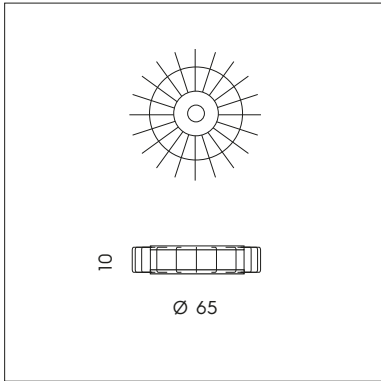

LS Q/283
4 x max 5W G9 LED
o/or
30W LED 3500 lumen 3000K
CE IP20