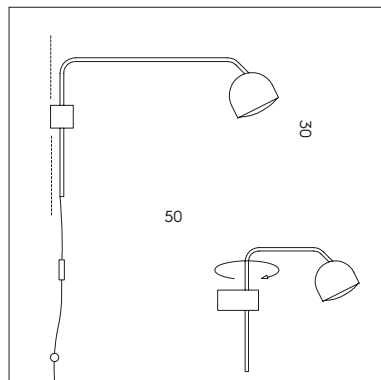

LP 6/310 B
7W LED
765 lumen - 3000K
CE IP20