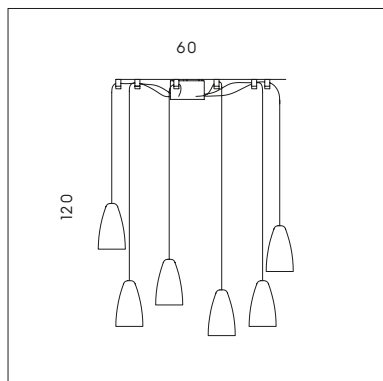

SP S/300 A
6 x max 6W GU10 LED
CE