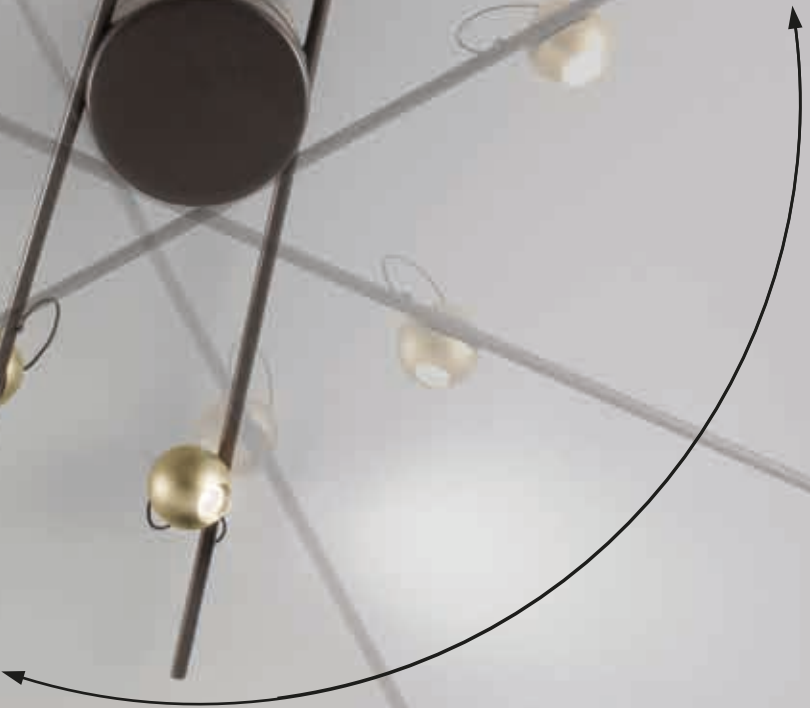

MAGNETIC

SFERA LED DIREZIONALE CON AGGANCIAMENTO MAGNETICO.  
 DIRECTIONAL LED SPHERE WITH MAGNETIC FIXING.

**PI 3/334**

3 x 3W LED  
 3000K - 930 lumen

CE IP20

**LT 1/334**

2 x 3W LED  
 3000K - 620 lumen

CE IP20