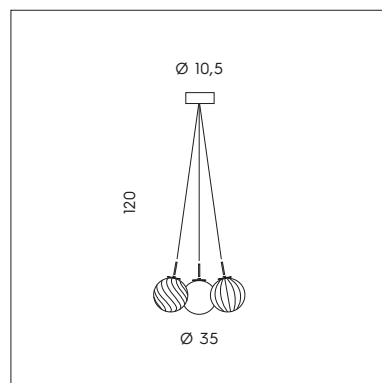

SP 8/338
3 x max 5W LED G9
CE IP20