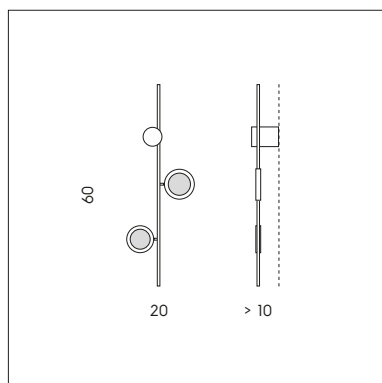

C

LP 6/330 A
6W STRIP LED
800 lumen - 3000K
CE IP20