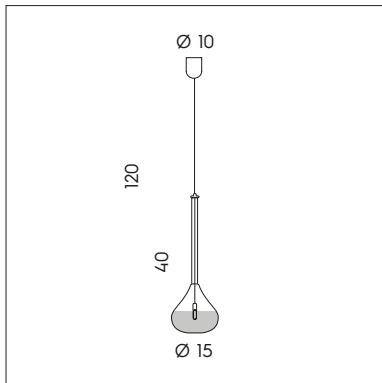

GRAAL

S I L L U X

**SP 8/276 A**  
 3 x max 5W LED G9   
 CE

**SP 7/276 A-20**  
 1 x max 5W LED G9   
 CE

**SP 7/276 B-30**  
 1 x max 5W LED G9   
 CE

**SP 7/276 C-40**  
 1 x max 5W LED G9   
 CE

**SP 7/276 D-50**  
 1 x max 5W LED G9   
 CE