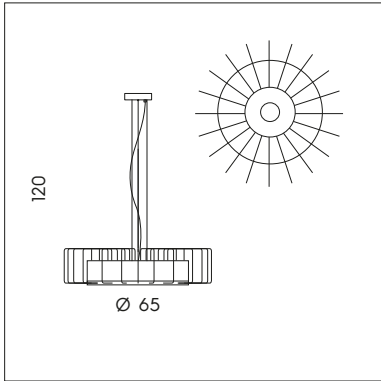

SP S/283
4 x max 5W G9 LED
o/or
30W LED 3500 lumen 3000K
CE IP20