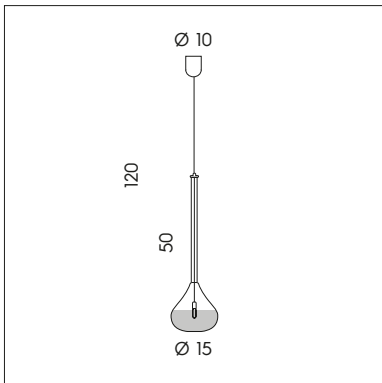

GRAAL

S I L L U X

**SP 8/276 A**  
 3 x max 5W LED G9   
 CE

**SP 7/276 A-20**  
 1 x max 5W LED G9   
 CE

**SP 7/276 B-30**  
 1 x max 5W LED G9   
 CE

**SP 7/276 C-40**  
 1 x max 5W LED G9   
 CE

**SP 7/276 D-50**  
 1 x max 5W LED G9   
 CE