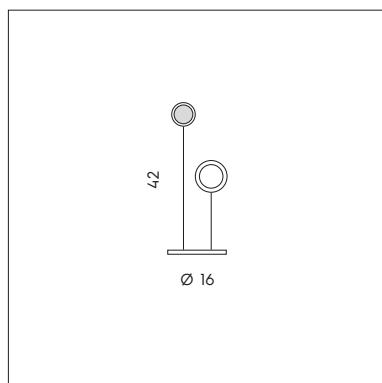

**LP 6/330 A**  
 6W STRIP LED  
 800 lumen - 3000K  
 CE IP20

**LP 6/330 B**  
 8W STRIP LED  
 1100 lumen - 3000K  
 CE IP20

**PI 3/330**  
 11W STRIP LED  
 2200 lumen - 3000K  
 CE IP20

**LT 1/330**  
 6W STRIP LED  
 800 lumen - 3000K  
 CE IP20