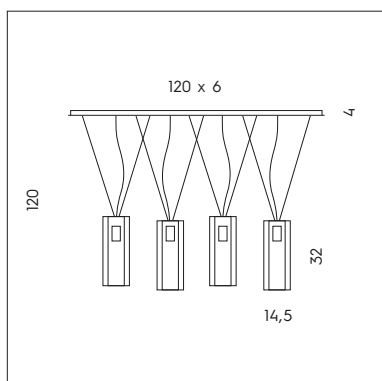

SP 5/336

4 x 3W LED
3000K - 1240 lumen

CE IP20