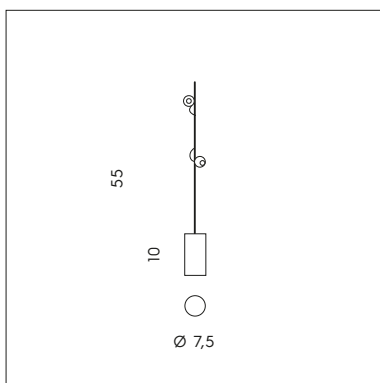

MAGNETIC

SFERA LED DIREZIONALE CON AGGANCIAMENTO MAGNETICO.  
 DIRECTIONAL LED SPHERE WITH MAGNETIC FIXING.

**PI 3/334**

3 x 3W LED  
 3000K - 930 lumen

CE IP20

**LT 1/334**

2 x 3W LED  
 3000K - 620 lumen

CE IP20