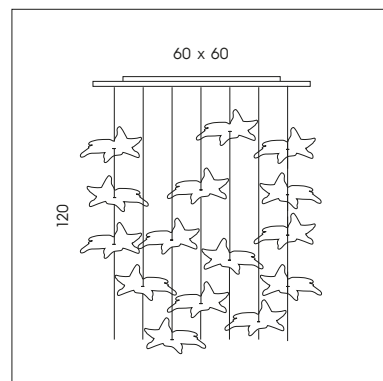

# FOGLIE

S I L L U X

**SP H/337**

6 x 6W LED  
 3000K - 3960 lumen or  
 6 x max 5W LED G9 

CE  

**11 foglie/leaves**

**SP N/337**

8 x 6W LED  
 3000K - 5280 lumen or  
 8 x max 5W LED G9 