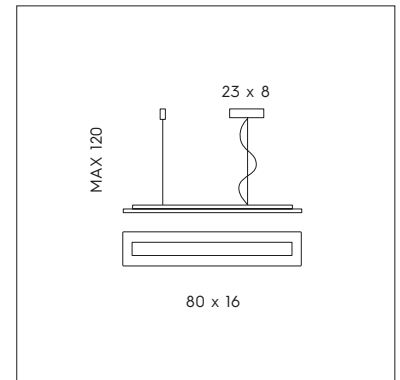

SP N/267

3 x max 7,5W LED R7s 78 mm
+ STRIP LED 13W $\cong$ 3000K 2300 lumen
CE