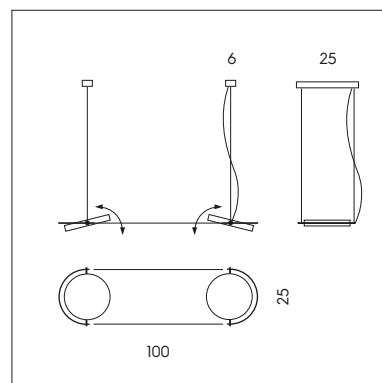

SP 7/333
2 x 10W LED
2200 lumen - 3000K
CE IP20