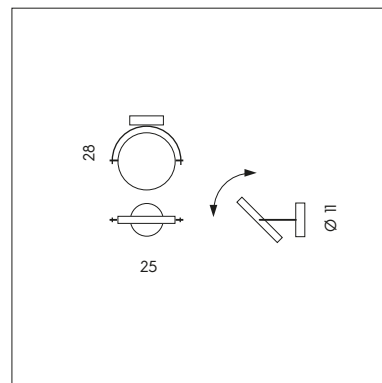

LP 6/333 B
1 x 10W LED
1100 lumen - 3000K
CE IP20

DIFFUSORE - LAMPSHADE

57
acrilico
acrylic

MONTATURA - FRAME

33/45
nickel spazzolato
brushed nickel
/
laccato nero
lacquered black

66/45
champagne spazzolato
brushed champagne
/
laccato nero
lacquered black