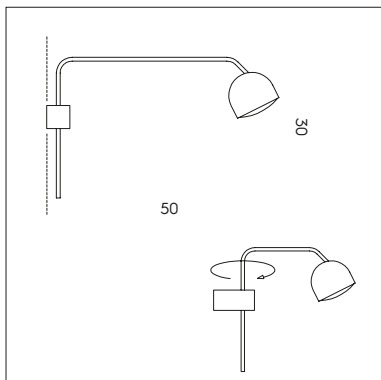

LP 6/310 A
7W LED
765 lumen - 3000K
CE IP20