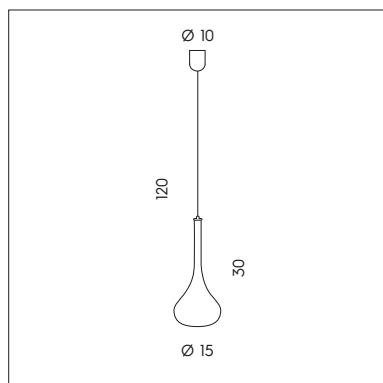

# GRANADA

S I L L U X

SP 7/294 B-30

SP 7/294 C-40

SP 7/294 D-50

**SP 7/294 A-20**  
 1 x max 6W GU10 LED   
 CE   

**SP 7/294 B-30**  
 1 x max 6W GU10 LED   
 CE   

**SP 7/294 C-40**  
 1 x max 6W GU10 LED   
 CE   