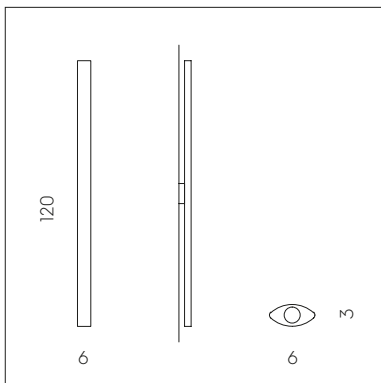

# OVALINA

S I L L U X

LP 6/298B

LP 6/298A

SP 7/298 A

**LP 6/298 A**  
 2 x 3W LED  
 730 lumen - 3000K  
 CE IP20

**SP 7/298 A**  
 1 x 3W LED  
 365 lumen - 3000K  
 CE IP20

**LP 6/298 B**  
 2 x 3W LED  
 730 lumen - 3000K  
 CE IP20