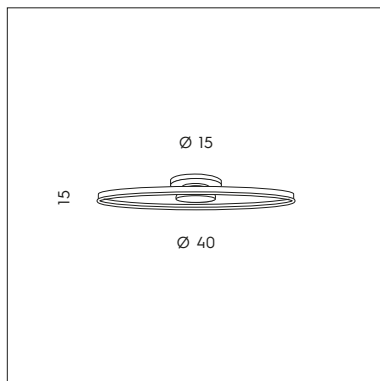

LS 4/267

1 x max 7,5W LED R7s 78 mm
+ STRIP LED 10W $\cong$ 3000K 1500 lumen
or 1 x max 11W LED QR111
+ STRIP LED 14W $\cong$ 3000K 1500 lumen
CE