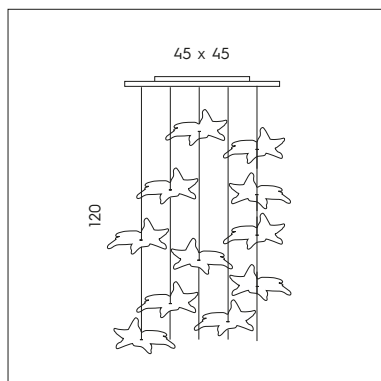

SP H/337

6 x 6W LED
3000K - 3960 lumen or
6 x max 5W LED G9

CE

11 foglie/leaves