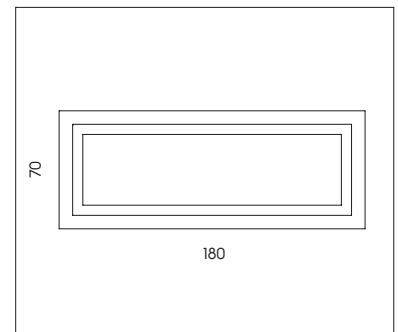

ED 1060/180/2
2 STRIP LED 40W ≅
2620 lumen 3000K

ED 1060/180/3
3 STRIP LED 62W ≅
4060 lumen 3000K

CE IP54 ▽ □