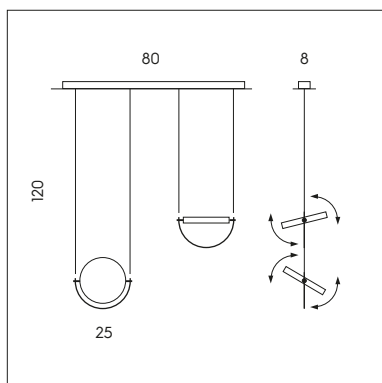

SP S/333
2 x 10W LED
2200 lumen - 3000K
CE IP20